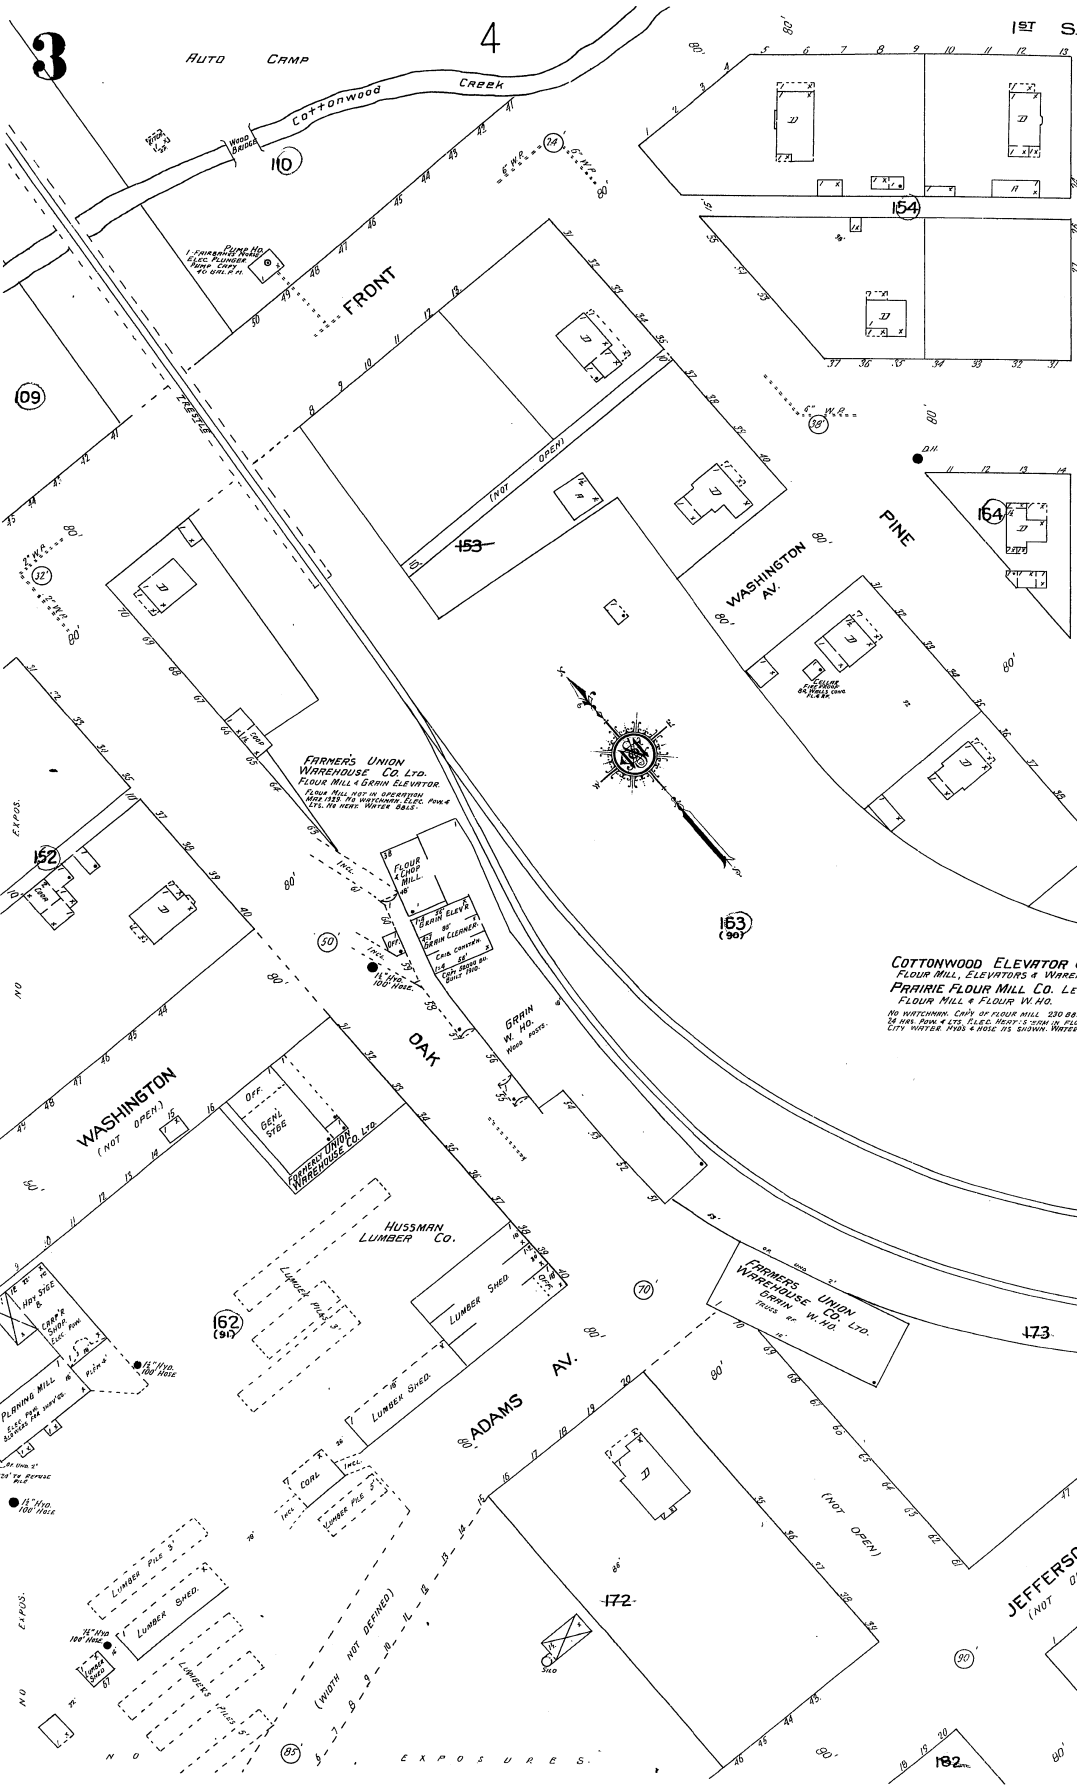

MAR 1929
COTTONWOOD IDAHO

VOLLMER - CLEARWATER CO.
GRANIN & FLY W. HO.
WOOD POSTS. GRAM. CLEANER. EL. PAV.